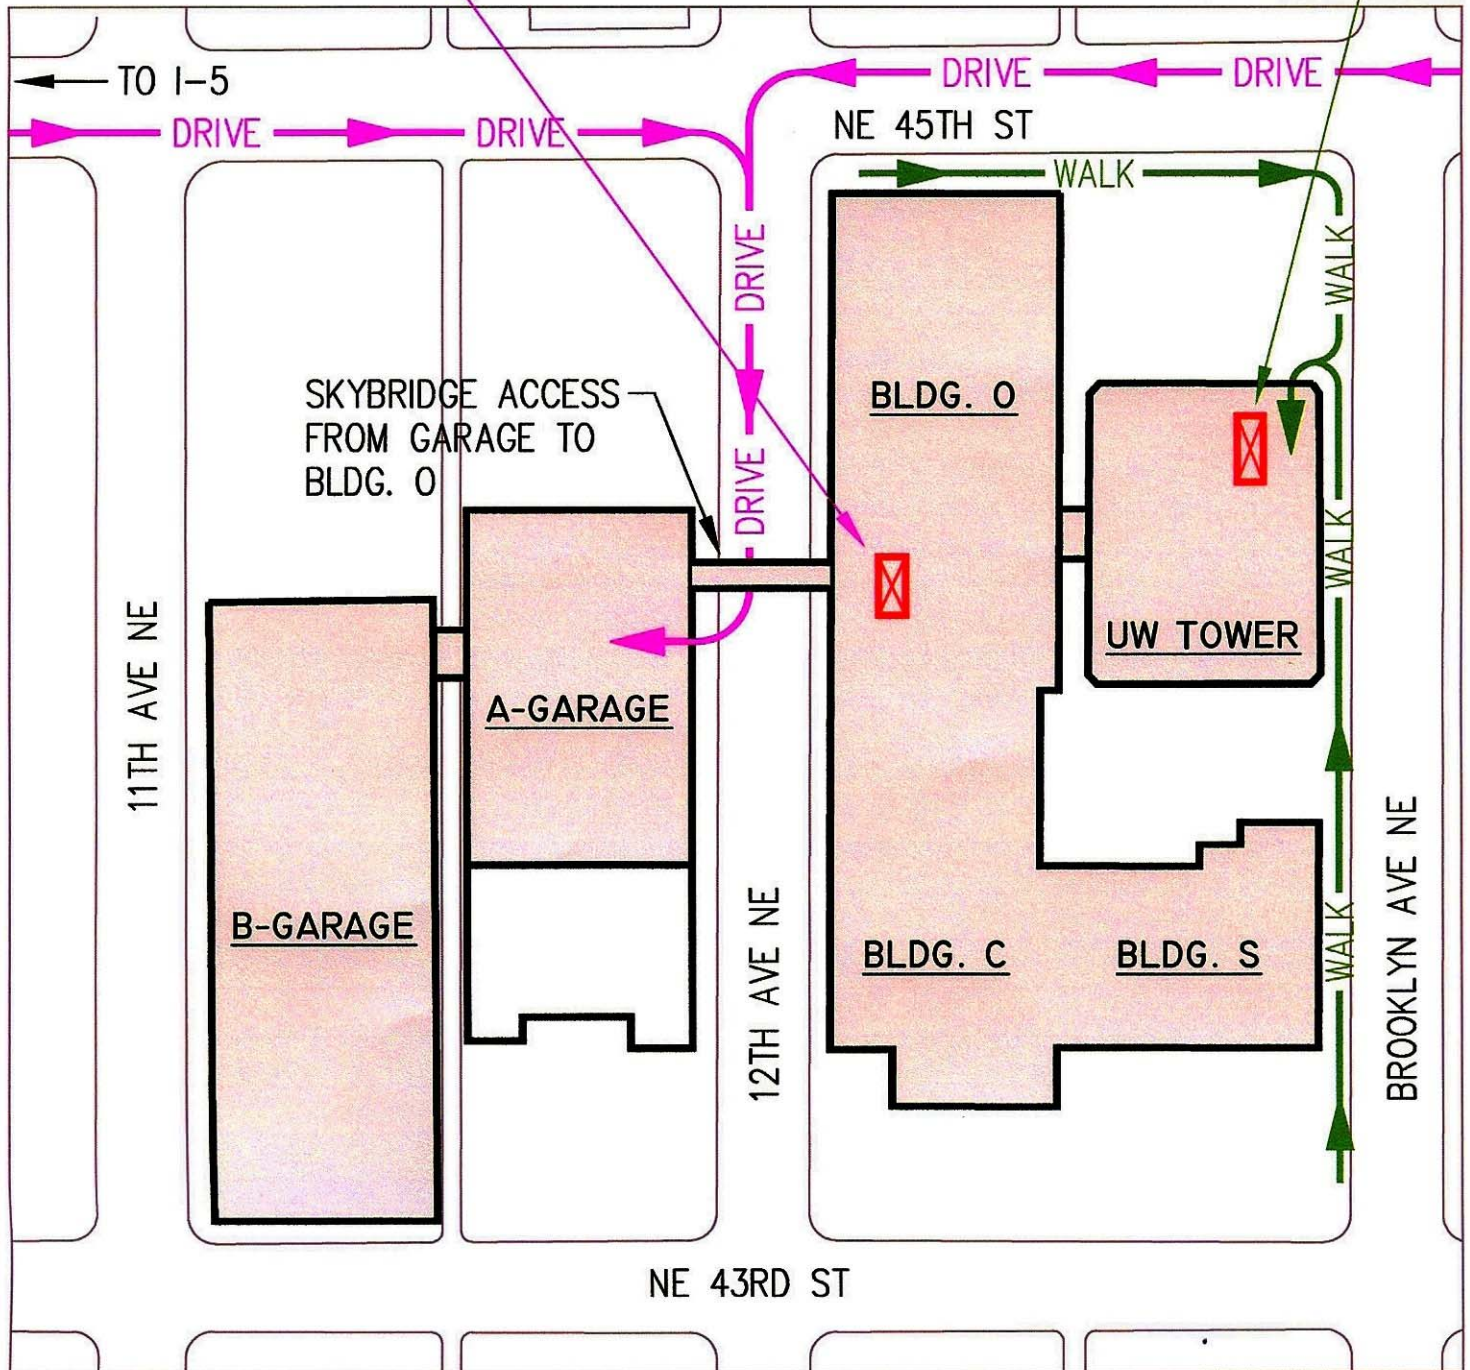

DRIVING DIRECTIONS:
VISITOR ENTER A-GARAGE ON 12TH AVE NE,
TAKE ELEVATOR TO THIRD FLOOR, GO ACROSS
SKYBRIDGE AND CHECK IN WITH SKYBRIDGE
LOBBY SECURITY GUARD.

WALKING DIRECTIONS:
VISITOR ENTER BROOKLYN AVE NE
MAIN LOBBY AND CHECK IN WITH
SECURITY GUARD AT DESK.

UW TOWER VISITOR ACCESS PLAN

NOT TO SCALE